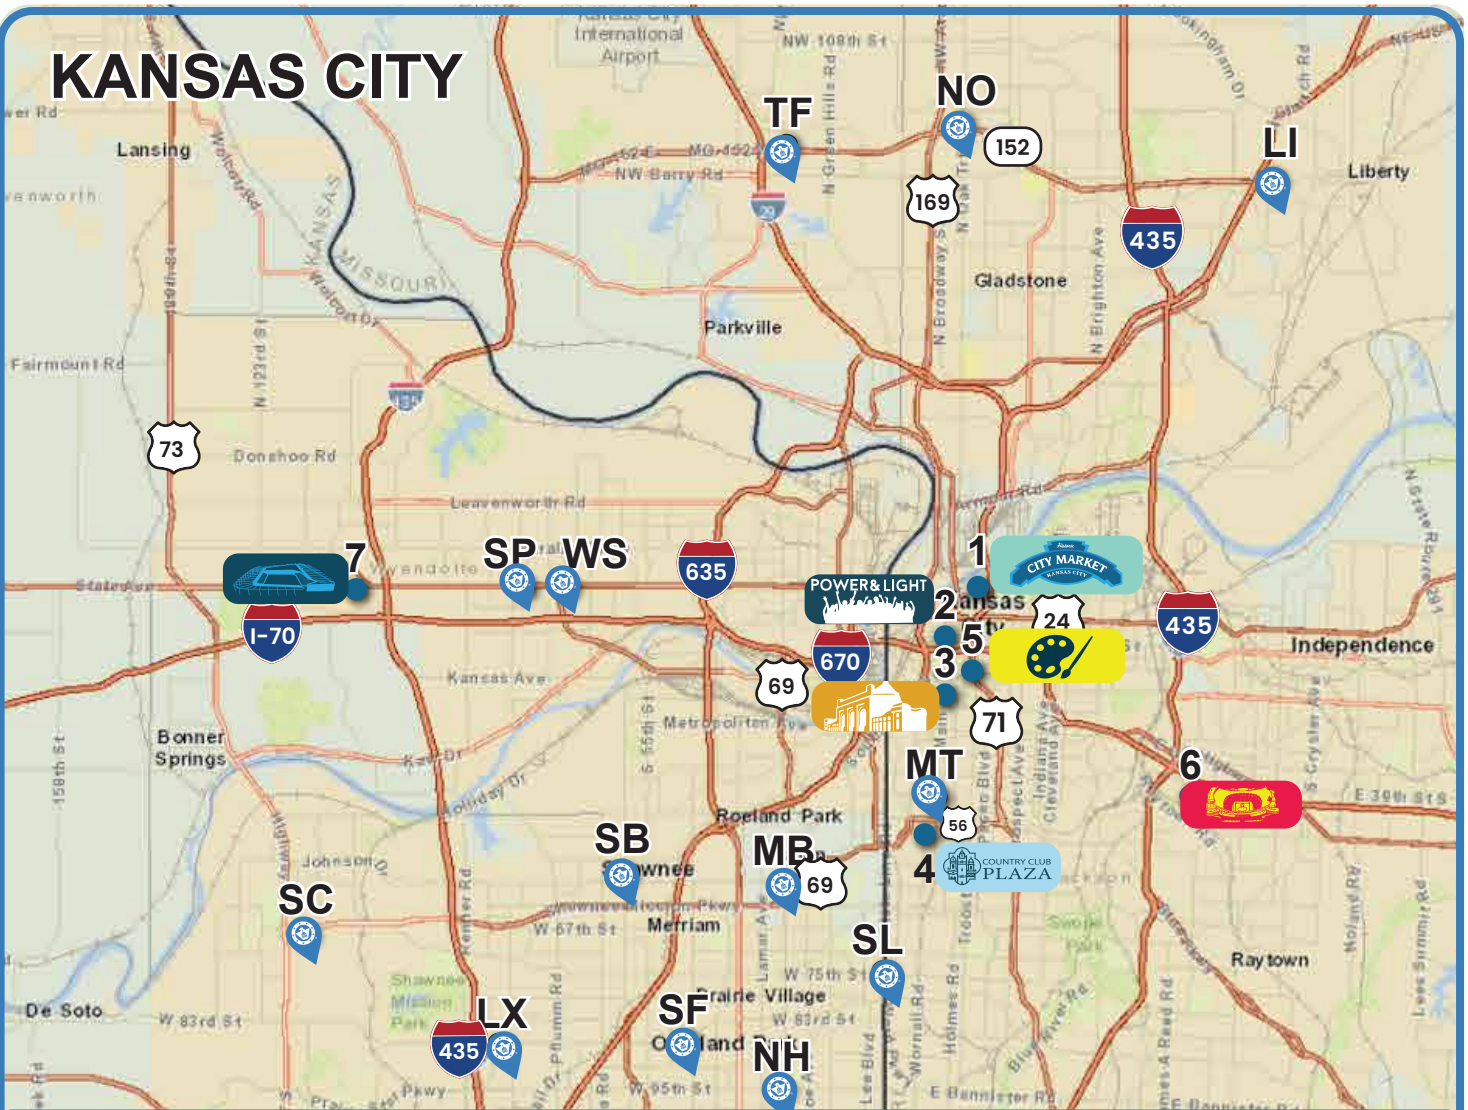

July 11 – Quarterfinal

For official schedules, matchups, and ticket information, visit the event's official website at fifaworldcup26.hospitality.fifa.com.

GETTING AROUND KANSAS CITY

KC Streetcar

- Free to ride
- Connects downtown, River Market, Crossroads, Union Station, and Berkley Riverfront
- Easy access to dining, hotels, and attractions

Other transportation tips

- Rideshare services widely available
- Plan extra travel time on game days
- Some areas may have limited parking

EXPLORE KANSAS CITY

KANSAS CITY

POINTS OF INTEREST

1 RIVER MARKET

2 POWER & LIGHT DISTRICT

3 UNION STATION /CROWN CENTER

4 COUNTRY CLUB PLAZA

5 CROSSROADS ARTS DISTRICT

6 TRUMAN SPORTS COMPLEX

7 LEGENDS/CHILDREN'S MERCY PARK

CAPITOL FEDERAL® NON-BRANCH ATMS

1 1815 Village W Pkwy (3) 2 19601 W 101st St 3 203 N. Marion West